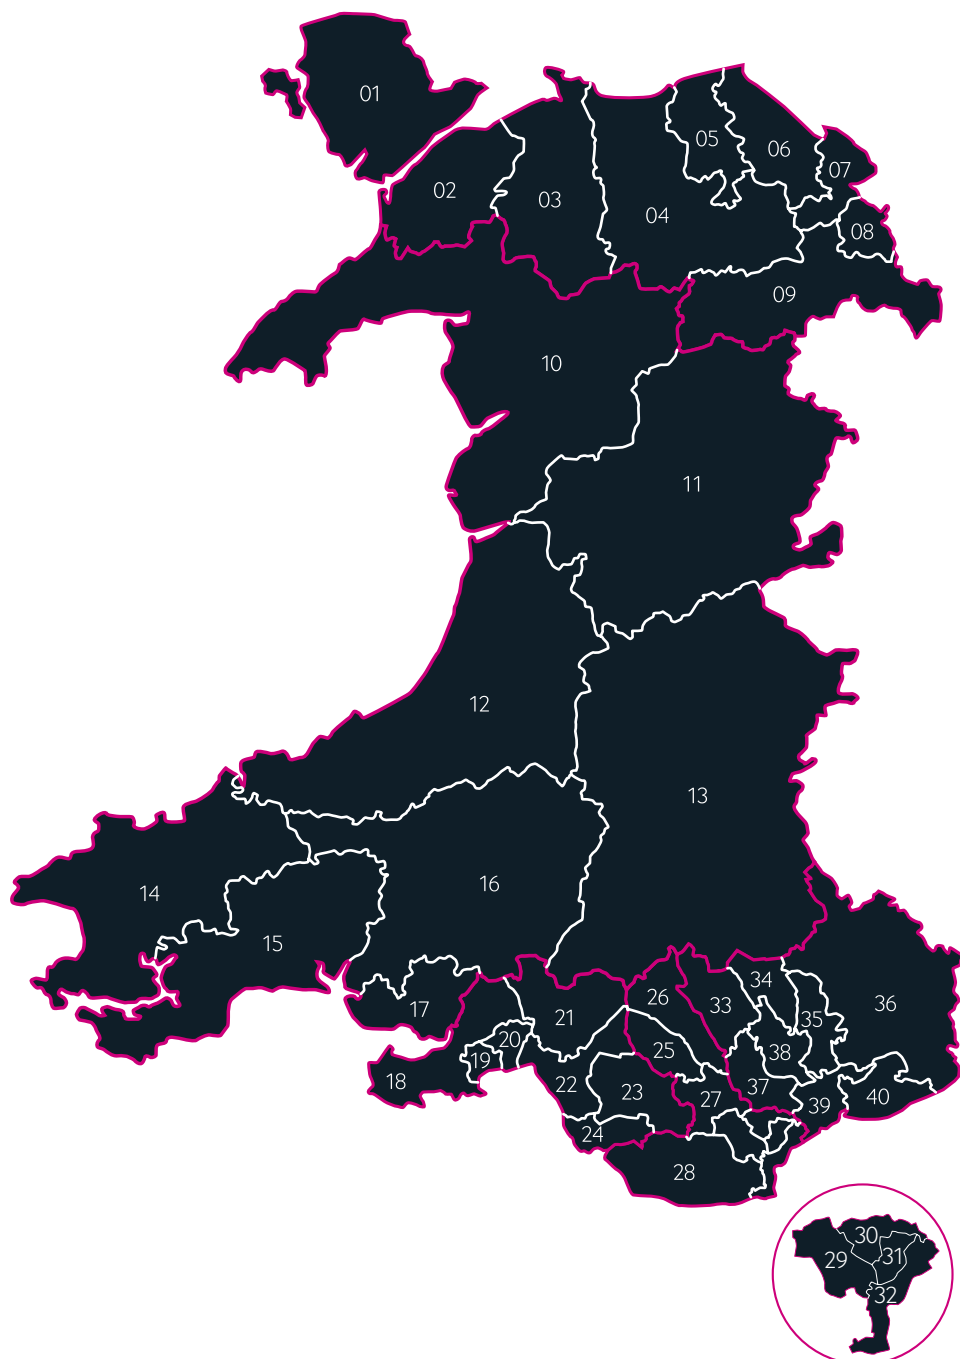

Etholiadol
Regions

Aelodau Rhanbarthol | Regional Members

08
Lesley Griffiths
Wrecsam
—
Wrexham

09
Ken Skates
De Clwyd
—
Clwyd South

Llyr Gruffydd
Gogledd Cymru
—
North Wales

Mark Isherwood
Gogledd Cymru
—
North Wales

Aled Roberts
Gogledd Cymru
—
North Wales

Janet Haworth
Gogledd Cymru
—
North Wales

Members

17
Keith Davies
Llanelli

Aelodau Rhanbarthol | Regional Members

Rebecca Evans
Canolbarth a
Gorllewin Cymru
—
Mid and West Wales

William Powell
Canolbarth a
Gorllewin Cymru
—
Mid and West Wales

Simon Thomas
Canolbarth a
Gorllewin Cymru
—
Mid and West Wales

Joyce Watson
Canolbarth a
Gorllewin Cymru
—
Mid and West Wales

Aelodau Rhanbarthol | Regional Members

Peter Black
Gorllewin De Cymru
—
South Wales West

Altaf Hussain
Gorllewin De Cymru
—
South Wales West

Suzu Davies
Gorllewin De Cymru
—
South Wales West

Bethan Jenkins
Gorllewin De Cymru
—
South Wales West

Aelodau Rhanbarthol | Regional Members

32
Vaughan Gething
De Caerdydd
a Phenarth
—
Cardiff South
and Penarth

Andrew RT Davies
Canol De Cymru
—
South Wales Central

David Melding
Canol De Cymru
—
South Wales Central

Eluned Parrott
Canol De Cymru
—
South Wales Central

Leanne Wood
Canol De Cymru
—
South Wales Central

Aelodau Rhanbarthol | Regional Members

40
John Griffiths
Dwyrain
Casnewydd
—
Newport East

Mohammad Asghar
Dwyrain De Cymru
—
South Wales East

Jocelyn Davies
Dwyrain De Cymru
—
South Wales East

William Graham
Dwyrain De Cymru
—
South Wales East

Lindsay Whittle
Dwyrain De Cymru
—
South Wales East