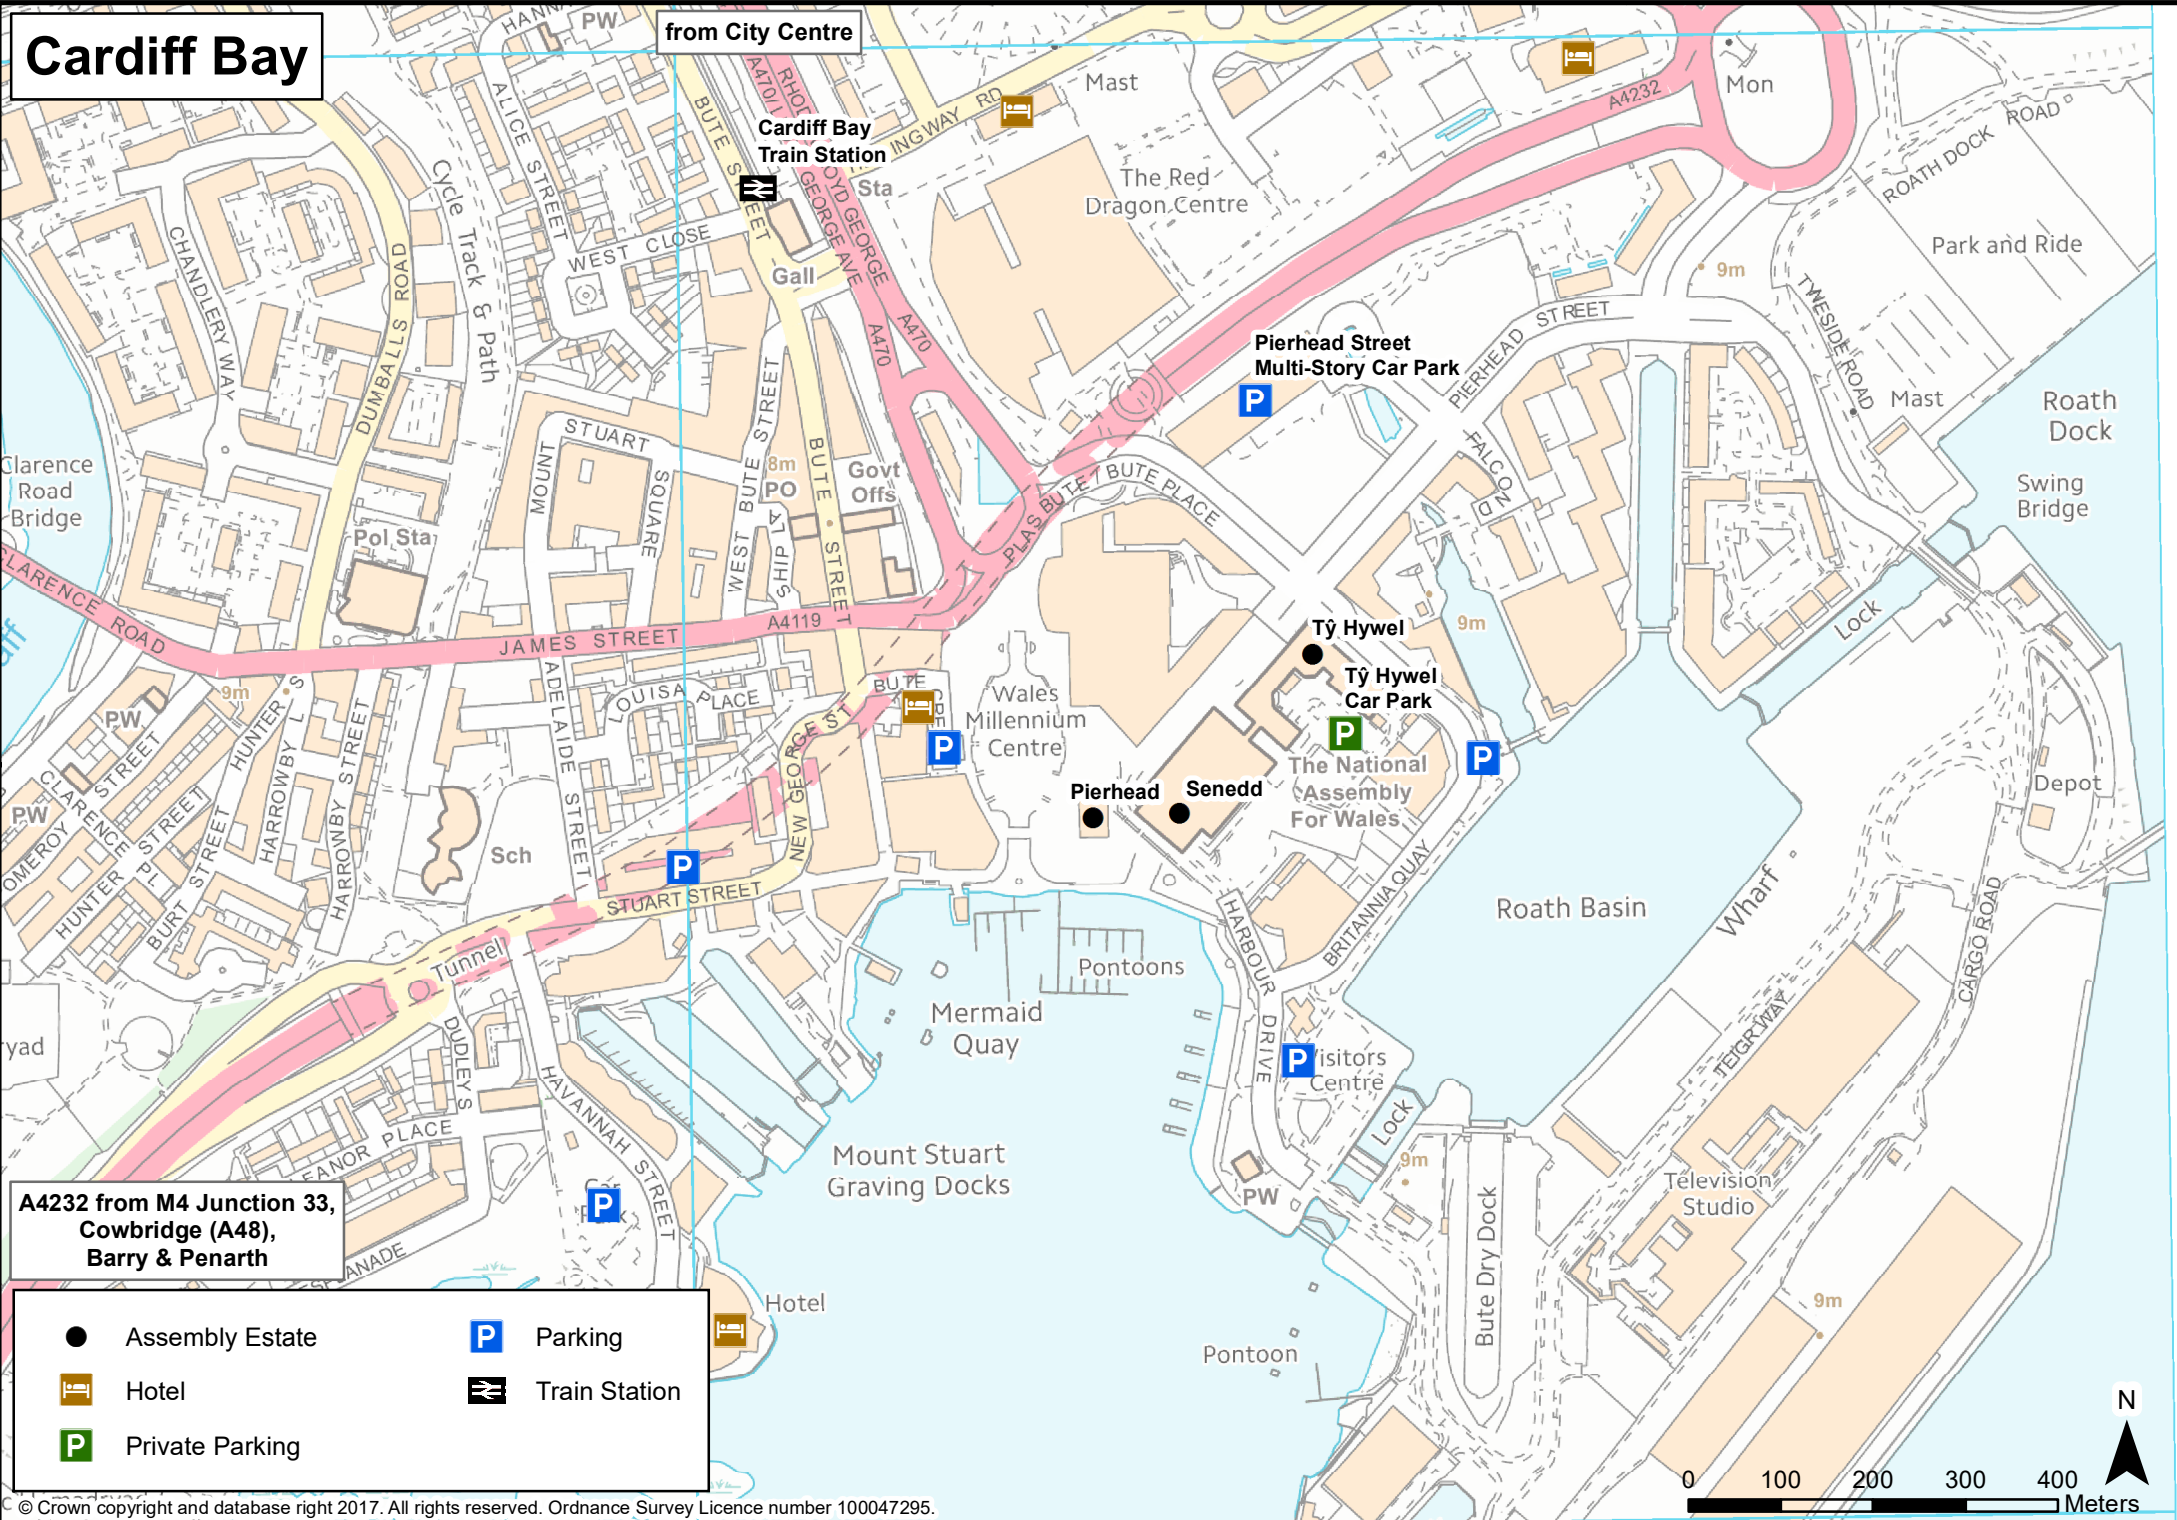

Cardiff Bay

from City Centre

A4232 from M4 Junction 33,
Cowbridge (A48),
Barry & Penarth

●	Assembly Estate	P	Parking
🏨	Hotel	🚉	Train Station
🟩	Private Parking		